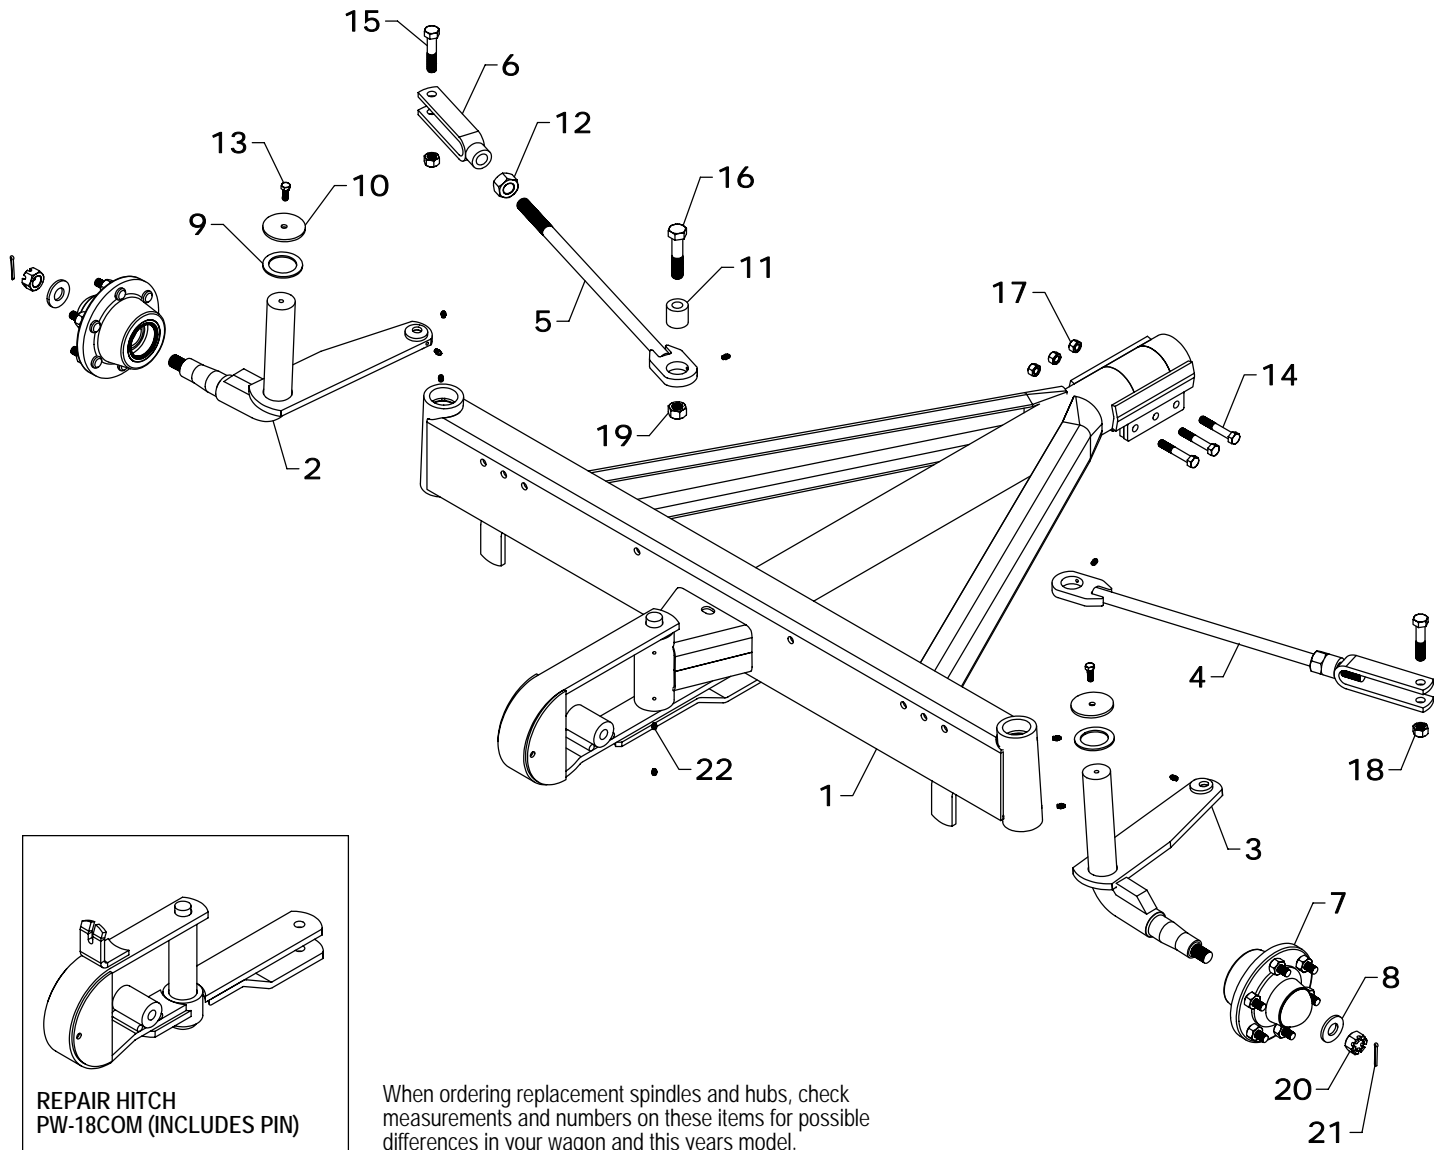

WW1610 FRONT AXLE REPLACEMENT PARTS

REF #	PART #	DESCRIPTION	QTY.	REF #	PART #	DESCRIPTION	QTY.
1	HW-1AS	FRONT AXLE	1	12	HFN1414	7/8" NUT	1
2	HW-25COM - R	SPINDLE COMPLETE (RIGHT)	1	13	HHS0616016	3/8" X 1" BOLT	2
3	HW-25COM - L	SPINDLE COMPLETE (LEFT)	1	14	HHS0813048	1/2" X 3" BOLT	3
4	HW-34COM	TIE ROD COMPLETE	1	15	HHS1011048	5/8" X 3" BOLT	2
5	HW-34AS	TIE ROD	1	16	HHS1210056	3/4" X 3 1/2" BOLT	1
6	HW-37AS	CLEVIS	1	17	HTN0813	1/2" LOCK NUT	3
7	WW-16COM	HUB COMPLETE	2	18	HTN1011	5/8" LOCK NUT	2
8	HW-26	SPINDLE WASHER	2	19	HTN1210	3/4" LOCK NUT	1
9	HW-30	THRUST WASHER	2	20	HSN1414	7/8" SLOTTED NUT	2
10	HW-31	FRONT SPINDLE CAP	2	21	CTK0250024	5/32" X 1 1/2" COTTER PIN	2
11	HW-39	BUSHING	1	22	ZER1805	GREASE FITTING	10

NOTE: Replacement spindle includes spindle, slotted nut, and grease fitting. Replacement tie rod contains tie rod, clevis, nut, and grease fitting.