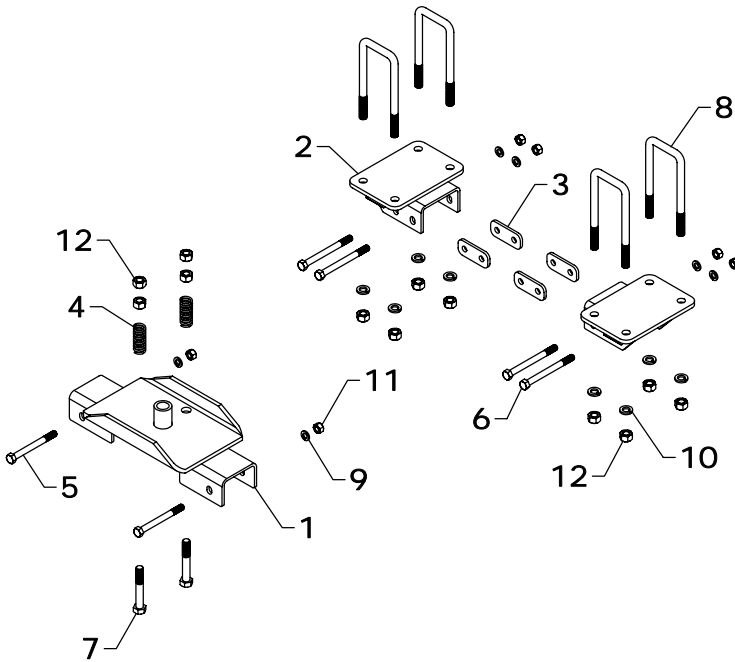

WAC-163 WAGON BOX MOUNTING SET

REF #	PART #	DESCRIPTION	QTY.
1	HW-171AS	SADDLE	1
2	BB-1AS	REAR BOLSTER PLATE	2
3	HW-83	SPACER	4
4	S4	SPRING	2
5	HHS0813080	1/2" X 5" BOLT	2
6	HHS0813088	1/2" X 5 1/2" BOLT	4
7	HHS1011064	5/8" X 4" BOLT	2
8	U-8	U-BOLT (7 5/8" INSIDE LEG)	4
9	LWM08	1/2" LOCKWASHER	6
10	LWM10	5/8" LOCK WASHER	8
11	HFN0813	1/2" NUT	6
12	HFN1011	5/8" NUT	12