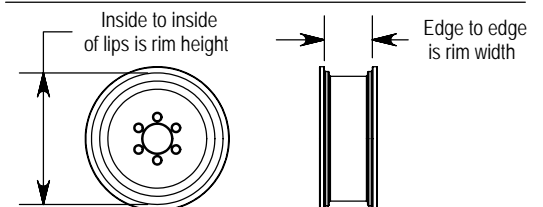

RIMS SIZE

15.0 X 6
15.0 X 8
15.0 X 10

HOW TO MEASURE A RIM

WW1610 TONGUE REPLACEMENT PARTS

REF #	PART #	DESCRIPTION	QTY.
1	ET-1AS	FRONT TONGUE	1
2	ET-9AS	REAR TONGUE	1
3	ET-31AS	SAFETY ROD	1
4	HW-64AS	TONGUE STOP	1
5	ET-35COM	TONGUE HOOK COMPLETE	1
6	ET-35AS	CLAMP	1
7	ET-38	CLEVIS PIN	1
8	ET-44	TONGUE HOOK	1
9	S3	SPRING	1
10	CTK0250024	5/32" X 1 1/2" COTTER PIN	2
11	HHS0813040	1/2" X 2 1/2" BOLT	2