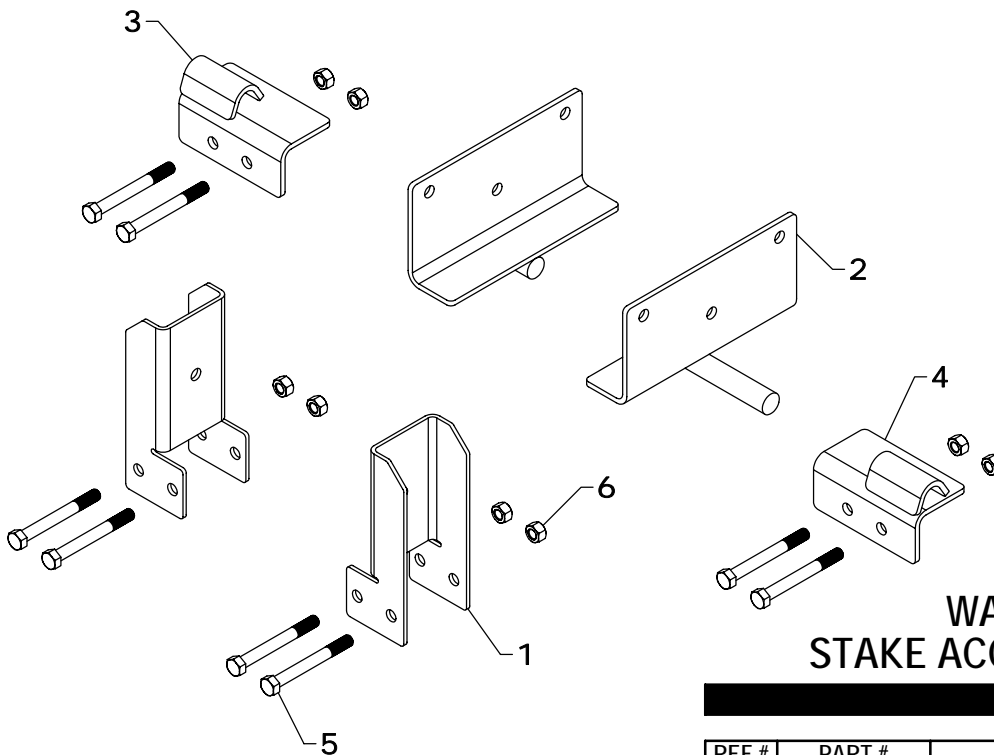

NOTE: Replacement spindle includes spindle and slotted nut.

WW-16COM HUB REPLACEMENT PARTS			
REF #	PART #	DESCRIPTION	QTY
8	8034	HUBCAP	1
9	HD-136	OUTSIDE BEARING	1
10	HD-276	OUTSIDE RACE	1
11	916WB	WHEEL BOLT	6
12	916WN	WHEEL NUT	6
13	WW-16	HUB	1
	WW-16RB	HUB	1
14	HD-32	INSIDE RACE	1
15	HD-42	INSIDE BEARING	1
16	HD-35	GREASE SEAL	1

NOTE: WW-16RB contains hub, inside/outside bearings, nuts and bolts.

WESTENDORFMFG PWB217020

WAC-161 STAKE ACCESSORY SET

REF #	PART #	DESCRIPTION	QTY.
1	HW-56	STAKE	4
2	HHS0813072	1/2" X 4 1/2" BOLT	8
3	HTN0813	1/2" LOCK NUT	8