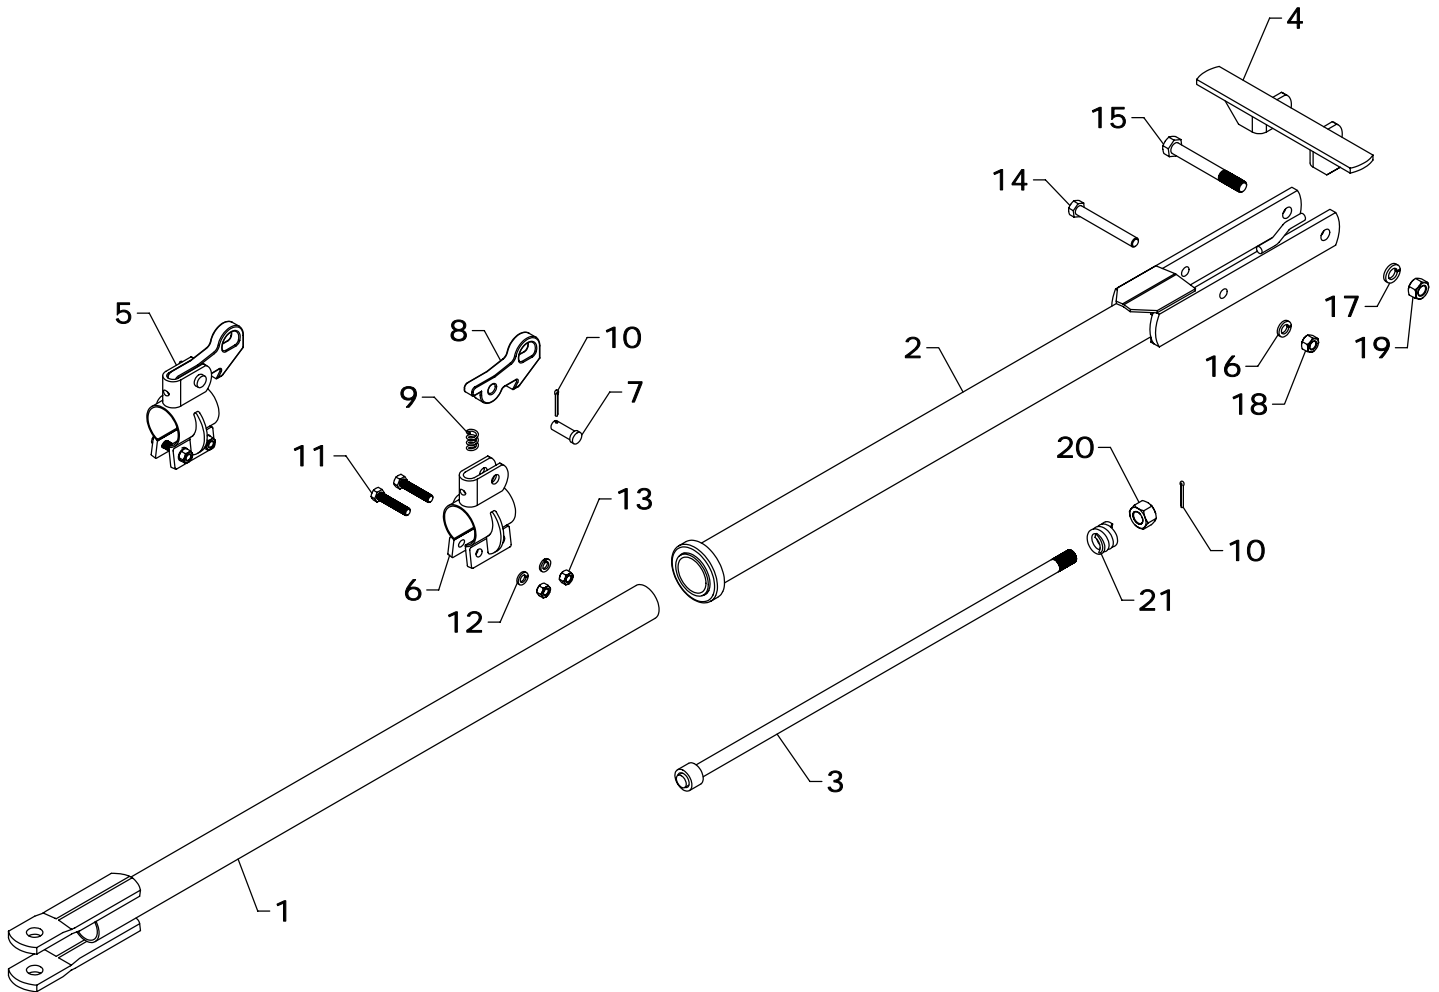

WW1610 RUNNING GEAR REPLACEMENT PARTS

REF #	PART #	DESCRIPTION	QTY
1	HW-43COM	REAR AXLE	1
2	HW-42	CENTER REACH PIPE	1
3	HW-1COM	FRONT AXLE	1
4	ECT-16	TONGUE	1
5	HW-61	SAFETY CHAIN	1

RUNNING GEAR OPTIONS

PART #	DESCRIPTION
WAC-161	STAKE ACCESSORY SET
WAC-162	STAKE AND HINGE ACCESSORY SET
WAC-163	WAGON BOX MOUNTING SET

Select ONE optional WAC SET at the time of purchase

BOS-16	BOLSTER ACCESSORY SET
--------	-----------------------

RIMS SIZE

15.0 X 6
15.0 X 8
15.0 X 10

HOW TO MEASURE A RIM

WW1610 TONGUE REPLACEMENT PARTS

REF #	PART #	DESCRIPTION	QTY.
1	ET-1AS	FRONT TONGUE	1
2	ET-9AS	REAR TONGUE	1
3	ET-31AS	SAFETY ROD	1
4	HW-64AS	TONGUE STOP	1
5	ET-35COM	TONGUE HOOK COMPLETE	1
6	ET-35AS	CLAMP	1
7	ET-38	CLEVIS PIN	1
8	ET-44	TONGUE HOOK	1
9	S3	SPRING	1
10	CTK0250024	5/32" X 1 1/2" COTTER PIN	2
11	HHS0813040	1/2" X 2 1/2" BOLT	2

REF #	PART #	DESCRIPTION	QTY.
12	LWM08	1/2" LOCKWASHER	2
13	HFN0813	1/2" NUT	2
14	HHS1011080	5/8" X 5" BOLT	1
15	HHS1210096	3/4" X 6" BOLT	1
16	LWM10	5/8" LOCK WASHER	1
17	LWM12	3/4" LOCK WASHER	1
18	HFN1011	5/8" NUT	1
19	HFN1210	3/4" NUT	1
20	HFN1414	7/8" NUT	1
21	S1	SPRING	1