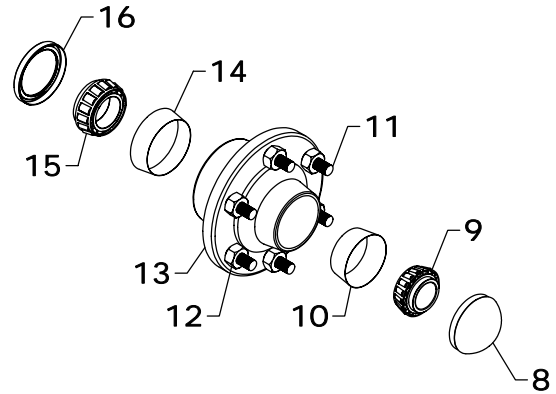

When ordering a replacement hub, check measurements and numbers for possible differences in your wagon and this years model.

WW1610 REAR AXLE REPLACEMENT PARTS

REF #	PART #	DESCRIPTION	QTY.
1	HW-43AS	REAR AXLE	1
2	WW-16COM	HUB COMPLETE	2
3	HHS0813048	1/2" X 3" BOLT	3
4	HTN0813	1/2" LOCK NUT	3
5	HW-26	SPINDLE WASHER	2
6	HSN1414	7/8" SLOTTED NUT	2
7	CTK0250024	5/32" X 1 1/2" COTTER PIN	2

NOTE: Replacement spindle includes spindle and slotted nut.

WW-16COM HUB REPLACEMENT PARTS			
REF #	PART #	DESCRIPTION	QTY
8	8034	HUBCAP	1
9	HD-136	OUTSIDE BEARING	1
10	HD-276	OUTSIDE RACE	1
11	916WB	WHEEL BOLT	6
12	916WN	WHEEL NUT	6
13	WW-16	HUB	1
	WW-16RB	HUB	1
14	HD-32	INSIDE RACE	1
15	HD-42	INSIDE BEARING	1
16	HD-35	GREASE SEAL	1

NOTE: WW-16RB contains hub, inside/outside bearings, nuts and bolts.

WESTENDORFMFG PWB217020