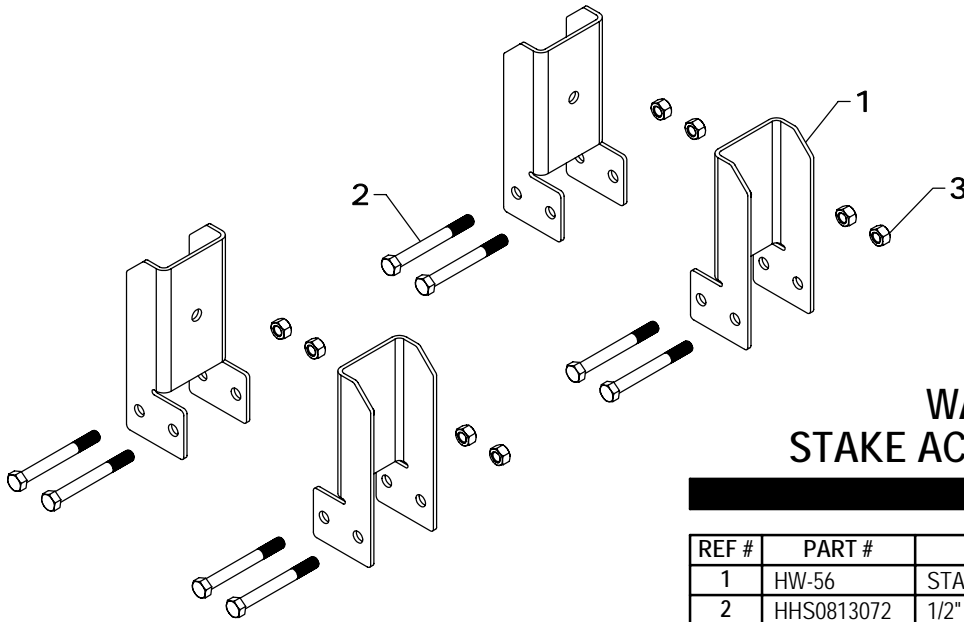

NOTE: Replacement spindle includes spindle, slotted nut, and grease fitting. Replacement tie rod contains tie rod, clevis, nut, and grease fitting.

When ordering a replacement hub, check measurements and numbers for possible differences in your wagon and this years model.

WW1610 REAR AXLE REPLACEMENT PARTS

REF #	PART #	DESCRIPTION	QTY.
1	HW-43AS	REAR AXLE	1
2	WW-16COM	HUB COMPLETE	2
3	HHS0813048	1/2" X 3" BOLT	3
4	HTN0813	1/2" LOCK NUT	3
5	HW-26	SPINDLE WASHER	2
6	HSN1414	7/8" SLOTTED NUT	2
7	CTK0250024	5/32" X 1 1/2" COTTER PIN	2

NOTE: WW-16RB contains hub, inside/outside bearings, nuts and bolts.

WESTENDORFMFG PWB217020

WAC-161 STAKE ACCESSORY SET

REF #	PART #	DESCRIPTION	QTY.
1	HW-56	STAKE	4
2	HHS0813072	1/2" X 4 1/2" BOLT	8
3	HTN0813	1/2" LOCK NUT	8