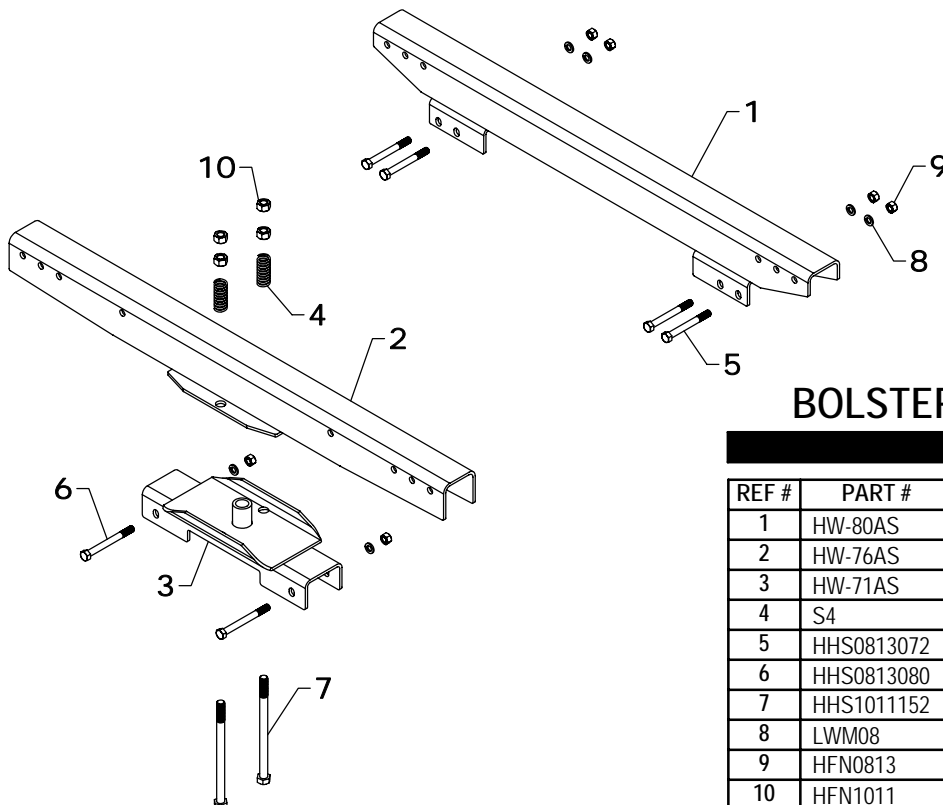

BOS-16 BOLSTER ACCESSORY SET

REF #	PART #	DESCRIPTION	QTY.
1	HW-80AS	REAR BOLSTER	1
2	HW-76AS	FRONT BOLSTER	1
3	HW-71AS	SADDLE	1
4	S4	SPRING	2
5	HHS0813072	1/2" X 4 1/2" BOLT	4
6	HHS0813080	1/2" X 5" BOLT	2
7	HHS1011152	5/8" X 9 1/2" BOLT	2
8	LWM08	1/2" LOCKWASHER	6
9	HFN0813	1/2" NUT	6
10	HFN1011	5/8" NUT	4

WESTENDORFMFG PWB217020