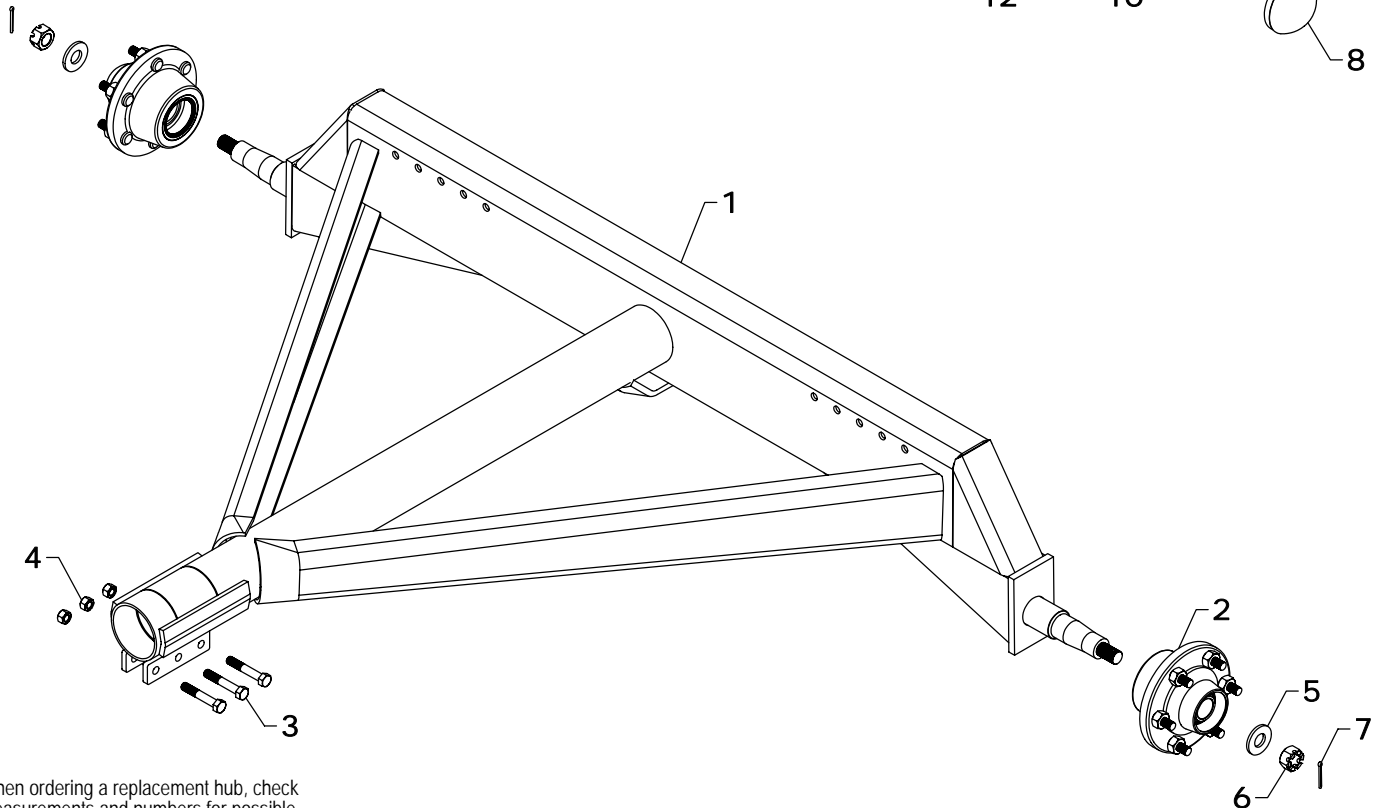

RIMS SIZE

15.0 X 6
15.0 X 8
15.0 X 10

HOW TO MEASURE A RIM

WW1610 TONGUE REPLACEMENT PARTS

REF #	PART #	DESCRIPTION	QTY.
1	ET-1AS	FRONT TONGUE	1
2	ET-9AS	REAR TONGUE	1
3	ET-31AS	SAFETY ROD	1
4	HW-64AS	TONGUE STOP	1
5	ET-35COM	TONGUE HOOK COMPLETE	1
6	ET-35AS	CLAMP	1
7	ET-38	CLEVIS PIN	1
8	ET-44	TONGUE HOOK	1
9	S3	SPRING	1
10	CTK0250024	5/32" X 1 1/2" COTTER PIN	2
11	HHS0813040	1/2" X 2 1/2" BOLT	2

REF #	PART #	DESCRIPTION	QTY.
12	LWM08	1/2" LOCKWASHER	2
13	HFN0813	1/2" NUT	2
14	HHS1011080	5/8" X 5" BOLT	1
15	HHS1210096	3/4" X 6" BOLT	1
16	LWM10	5/8" LOCK WASHER	1
17	LWM12	3/4" LOCK WASHER	1
18	HFN1011	5/8" NUT	1
19	HFN1210	3/4" NUT	1
20	HFN1414	7/8" NUT	1
21	S1	SPRING	1

NOTE: Replacement spindle includes spindle, slotted nut, and grease fitting. Replacement tie rod contains tie rod, clevis, nut, and grease fitting.

When ordering a replacement hub, check measurements and numbers for possible differences in your wagon and this years model.