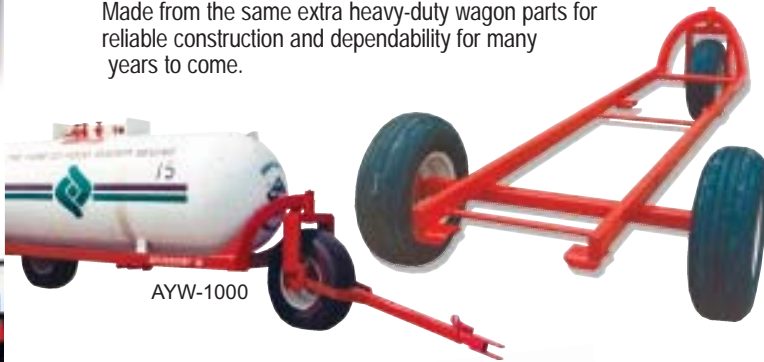

ONE OF THE MOST VERSATILE PIECES OF EQUIPMENT YOU WILL EVER OWN

- Form & Maintain
- Construct Terraces
- Spread Rock & Gravel
- Drainage Ditches
- Remove Snow
- Clean Feedlots

Available in 8', 10' or 12' models. The Westendorf Landscrapper™ has a 3" lift cylinder, an extra strong tongue constructed of square tubular steel and a large weight box that provides additional cutting pressure.

This unique system allows each wheel to be adjusted independently to provide 0-12" tilt of the cutting bar.

Optional hydraulic tilt cylinder, transport lock and jack stand available.

6" HIGH CARBON STEEL CUTTING EDGE

ANHYDROUS WAGON

Gives you the 5th wheel wagon trailing advantage without the tip over problem - for 1000 gallon anhydrous tank. Made from the same extra heavy-duty wagon parts for reliable construction and dependability for many years to come.

AYW-1000

HITCH-N-GO

REMOTE CONTROL HITCH FROM THE CAB

Easily attach wagons, hay racks, trailers and more to the tractor quickly and easily from the tractor seat.

Patented spring mechanism allows trailing over rough terrain without bending hitch pin or cylinder. It fits 3-point hitches and pulls directly from drawbar for strength & safety.