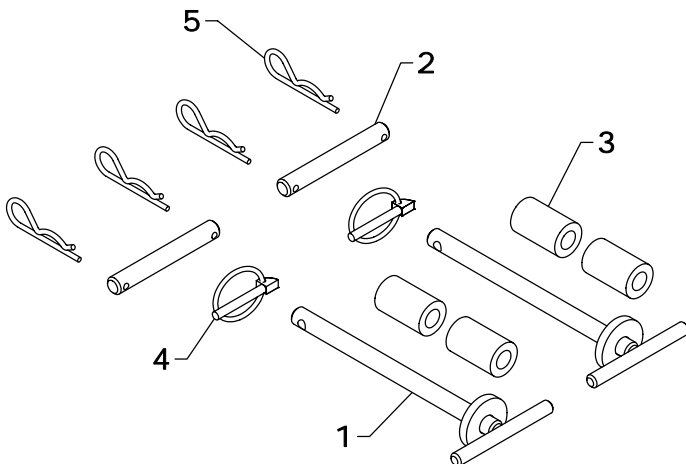

BCK-028 PIN AND BUSHING KIT

BCK-028 - 1/2" PIN AND BUSHING KIT			
REF #	PART #	DESCRIPTION	QTY.
1	BCP-78AS	PIN	2
2	BCP-79	PIN	2
3	BUS-218	BUSHING	4
4	QLP0400028	LYNCH PIN	2
5	HAR-05	HAIR PIN	4