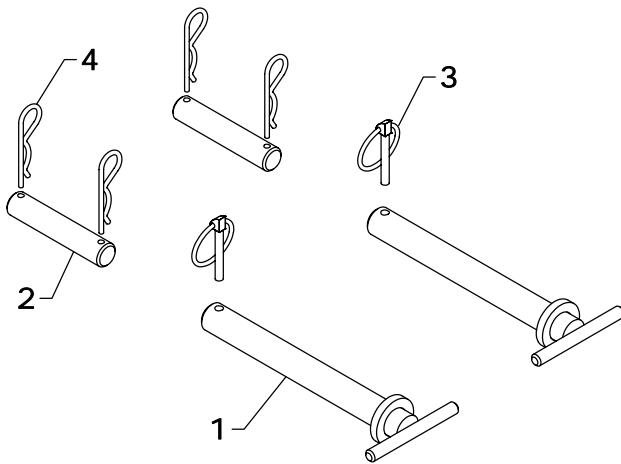

## BC-3000 BRUSH CRUSHER™ REPLACEMENT PARTS

REF #	PART #	DESCRIPTION	QTY.
1	BCP-50COM	BRUSH CRUSHER COMPLETE	1
2	BCP-50AS	FRONT TOOTH	1
3	BCP-52AS-R	LINKAGE (RIGHT)	1
4	BCP-52AS-L	LINKAGE (LEFT)	1
5	BCP-56	SPACER	1
6	BCP-57AS-R	LINKAGE (RIGHT)	1
7	BCP-57AS-L	LINKAGE (LEFT)	1
8	BCP-59AS	REAR TOOTH	1
9	BCP-62AS	LINKAGE	2

REF #	PART #	DESCRIPTION	QTY.
10	BCP-63	PIN	1
11	BCP-71AS	SLEEVE	1
12	SR-C08	SNAP RING	12
13	ZER1805	GREASE FITTING	6
14	HHS0813144	1/2" X 9" BOLT	1
15	HHS1011032	5/8" X 2" BOLT	1
16	HFN0813	1/2" NUT	1
17	HFN1011	5/8" NUT	1

## BCK-019 PIN AND BUSHING KIT

BCK-019 - 3/4" AND 1" PIN AND BUSHING KIT			
REF #	PART #	DESCRIPTION	QTY.
1	BCP-64AS	PIN	2
2	BCP-65	PIN	2
3	MF-230	INSERT BUSHING	4
4	LW-40	INSERT BUSHING	4
5	QLP0400028	LYNCH PIN	2
6	HAR-05	HAIR PIN	4

## BCK-027 PIN KIT

BCK-027 - 3/4" AND 7/8" PIN KIT			
REF #	PART #	DESCRIPTION	QTY.
1	BCP-45AS	PIN	2
2	BCP-65	PIN	2
3	QLP0400028	LYNCH PIN	2
4	HAR-05	HAIR PIN	4