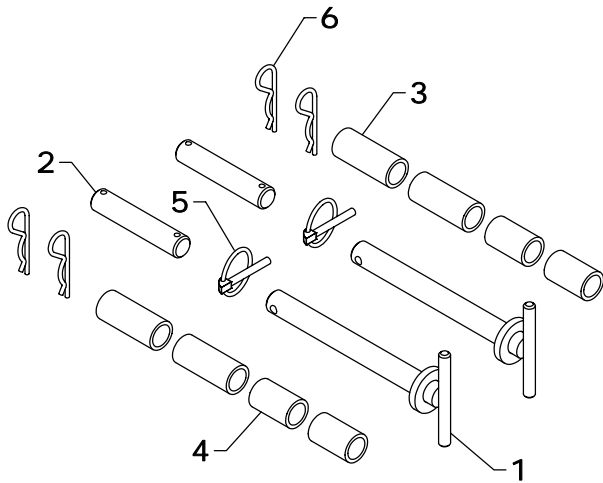

## BC-3000 BRUSH CRUSHER™ REPLACEMENT PARTS

REF #	PART #	DESCRIPTION	QTY.
1	BCP-50COM	BRUSH CRUSHER COMPLETE	1
2	BCP-50AS	FRONT TOOTH	1
3	BCP-52AS-R	LINKAGE (RIGHT)	1
4	BCP-52AS-L	LINKAGE (LEFT)	1
5	BCP-56	SPACER	1
6	BCP-57AS-R	LINKAGE (RIGHT)	1
7	BCP-57AS-L	LINKAGE (LEFT)	1
8	BCP-59AS	REAR TOOTH	1
9	BCP-62AS	LINKAGE	2

REF #	PART #	DESCRIPTION	QTY.
10	BCP-63	PIN	1
11	BCP-71AS	SLEEVE	1
12	SR-C08	SNAP RING	12
13	ZER1805	GREASE FITTING	6
14	HHS0813144	1/2" X 9" BOLT	1
15	HHS1011032	5/8" X 2" BOLT	1
16	HFN0813	1/2" NUT	1
17	HFN1011	5/8" NUT	1

## BCK-019 PIN AND BUSHING KIT

BCK-019 - 3/4" AND 1" PIN AND BUSHING KIT			
REF #	PART #	DESCRIPTION	QTY.
1	BCP-64AS	PIN	2
2	BCP-65	PIN	2
3	MF-230	INSERT BUSHING	4
4	LW-40	INSERT BUSHING	4
5	QLP0400028	LYNCH PIN	2
6	HAR-05	HAIR PIN	4

## BCK-027 PIN KIT

BCK-027 - 3/4" AND 7/8" PIN KIT			
REF #	PART #	DESCRIPTION	QTY.
1	BCP-45AS	PIN	2
2	BCP-65	PIN	2
3	QLP0400028	LYNCH PIN	2
4	HAR-05	HAIR PIN	4